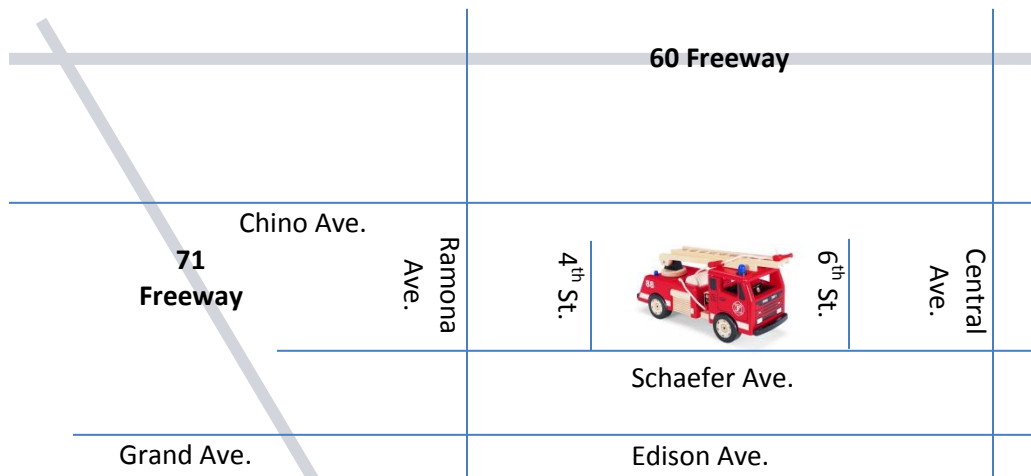

Chino Valley Fire District Training Center

5092 Schaefer Ave, Chino CA 91710

DIRECTIONS TO CVFD TRAINING CENTER
5092 Schaefer Ave, Chino CA 91710

From Orange County

Take the 55 Freeway North.
Go East on the 91 Freeway
Go North on the 71 Freeway
Exit at Central Ave. and go North.
Turn Left on Schaefer Avenue.
Go to 5092 Schaefer Ave.

OR

From Orange County

Take the 57 Freeway North.
Go East on the 60 Freeway
Go South on the 71 Freeway
Exit at Chino Ave. and go East.
Turn Right on Ramona Ave.
Turn Left on Schaefer Avenue.
Go to 5092 Schaefer Ave.

From Los Angeles County

Take the 60 Freeway East.
Go South on the 71 Freeway
Exit at Chino Ave. and go East.
Turn Right on Ramona Ave.
Turn Left on Schaefer Avenue.
Go to 5092 Schaefer Ave.

OR

From Los Angeles County

Take the 91 Freeway East.
Go North on the 71 Freeway
Exit at Central Ave. and go North.
Turn Left on Schaefer Avenue.
Go to 5092 Schaefer Ave.

From San Bernardino County

Take the 60 Freeway West.
Go South on Central Ave.
Turn Right on Schaefer Avenue.
Go to 5092 Schaefer Ave.