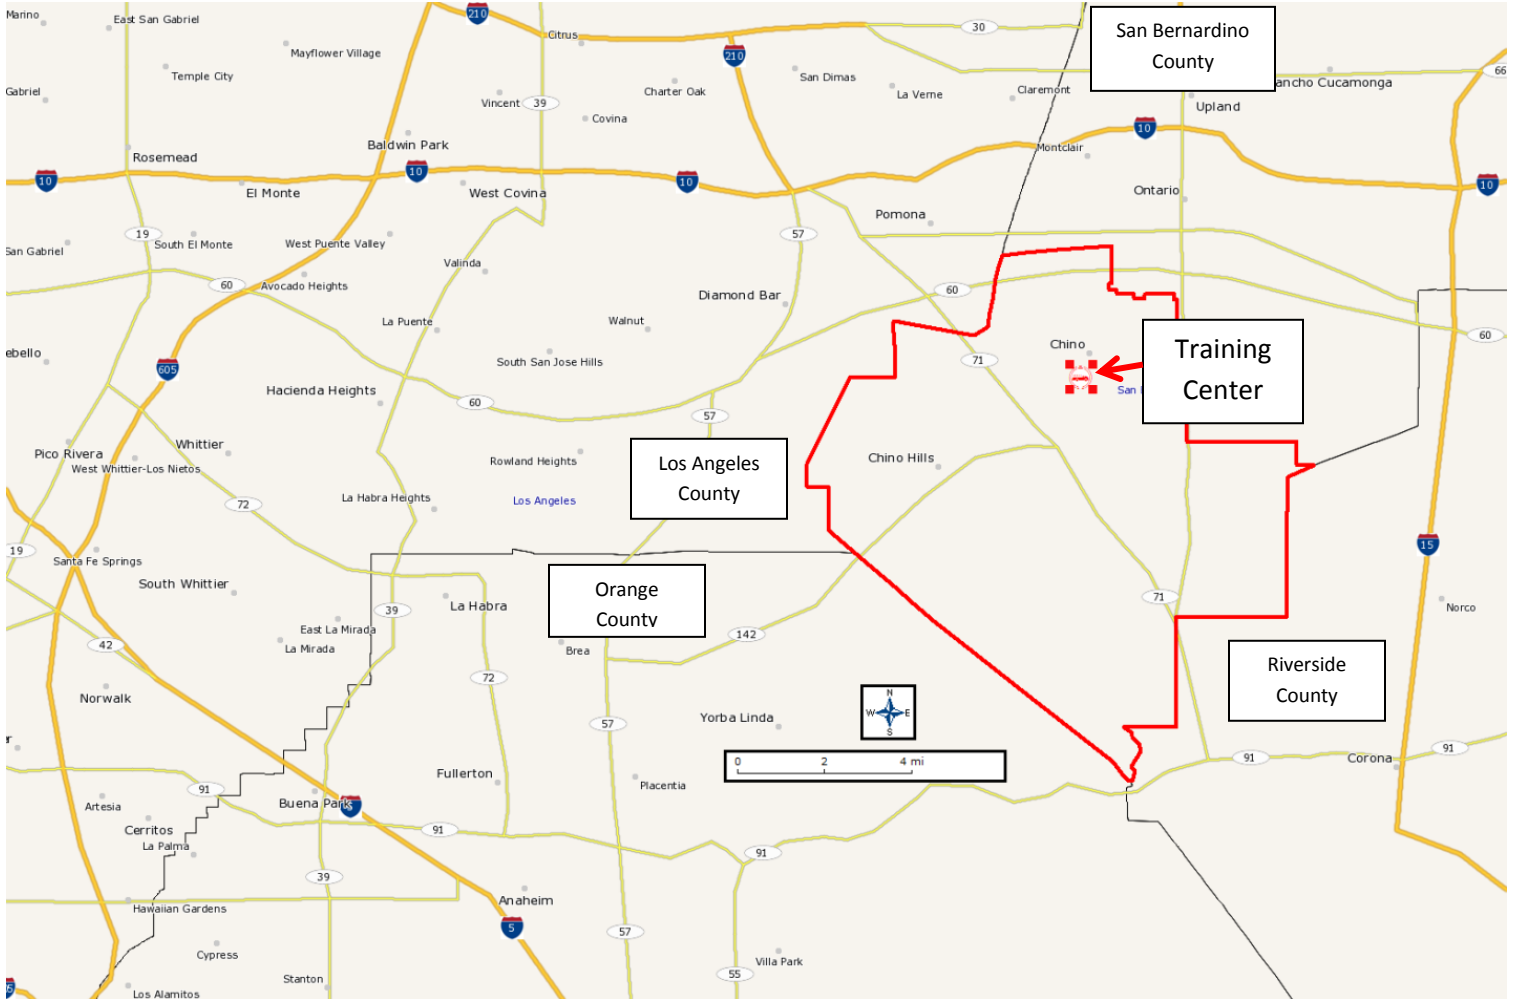

Chino Valley Fire District Training Center

5092 Schaefer Ave, Chino CA 91710

DIRECTIONS TO CVFD TRAINING CENTER
5092 Schaefer Ave, Chino CA 91710

From Orange County

Take the 55 Freeway North.
Go East on the 91 Freeway
Go North on the 71 Freeway
Exit at Central Ave. and go North.
Turn Left on Schaefer Avenue.
Go to 5092 Schaefer Ave.

OR

From Orange County

Take the 57 Freeway North.
Go East on the 60 Freeway
Go South on the 71 Freeway
Exit at Chino Ave. and go East.
Turn Right on Ramona Ave.
Turn Left on Schaefer Avenue.
Go to 5092 Schaefer Ave.

From Los Angeles County

Take the 60 Freeway East.
Go South on the 71 Freeway
Exit at Chino Ave. and go East.
Turn Right on Ramona Ave.
Turn Left on Schaefer Avenue.
Go to 5092 Schaefer Ave.

OR

From Los Angeles County

From Riverside County

Take the 91 Freeway West.
Go North on the 71 Freeway
Exit at Central Ave. and go North.
Turn Left on Schaefer Avenue.
Go to 5092 Schaefer Ave.