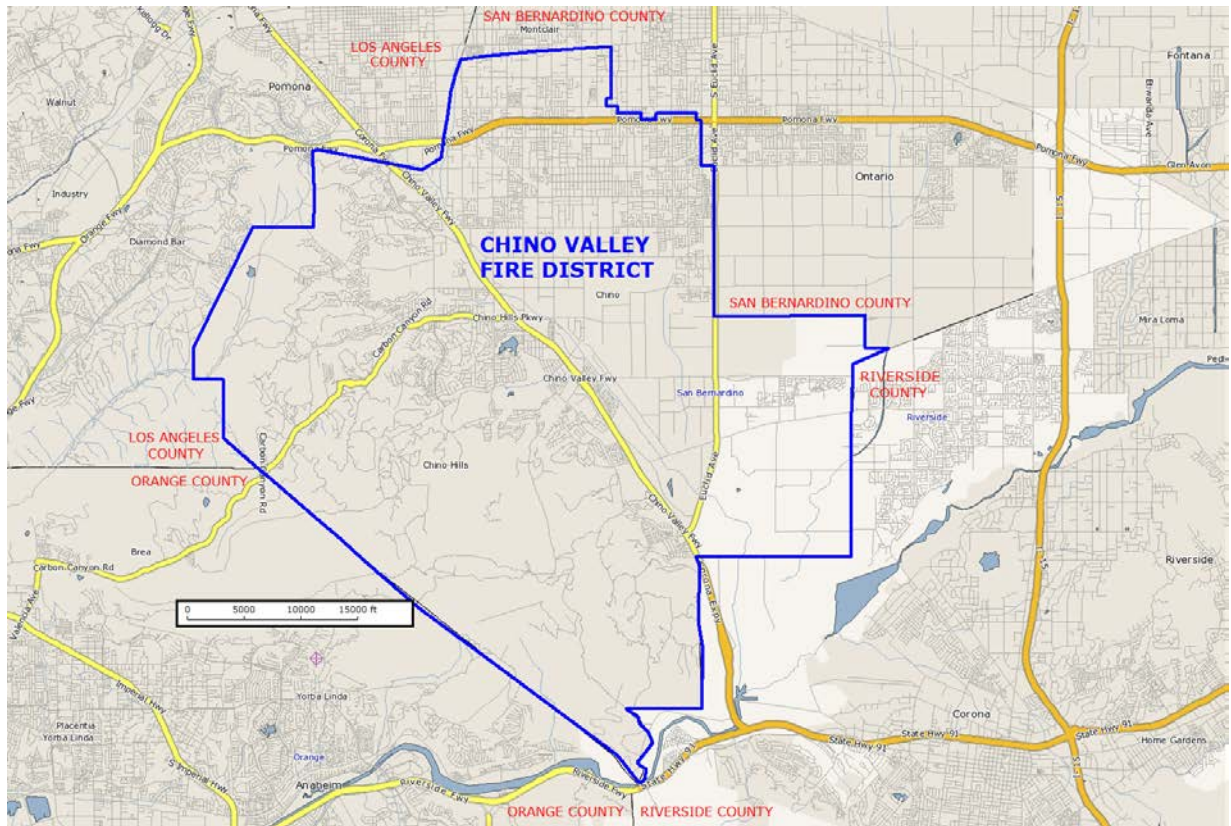

Exhibit A to Resolution No. 2024-06

A list of all properties for which the Chino Valley Independent Fire District will conduct regular inspection for vegetation that constitutes a public nuisance under Resolution No. 2024-06 is available to be viewed in person by attending the April 10, 2024 meeting of the Board of Directors or by visiting the Fire District’s office at 14011 City Center Drive, Chino Hills, CA 91709; the list may also be viewed online via the following link: [Board Meeting Information | Chino Valley Fire](#)

A map of the District’s jurisdictional boundaries, within which this Resolution No. 2024-06 applies, is below: