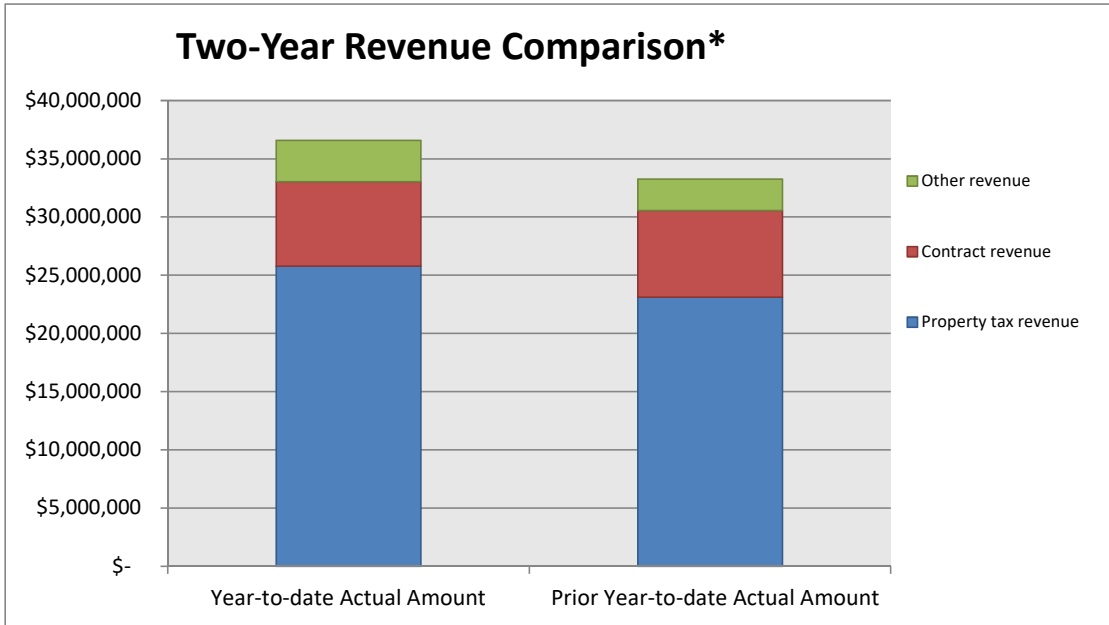

Chino Valley Fire District Monthly Financial Report - Graphs

As of February 29, 2024

*Excludes restricted 115 Trust activity