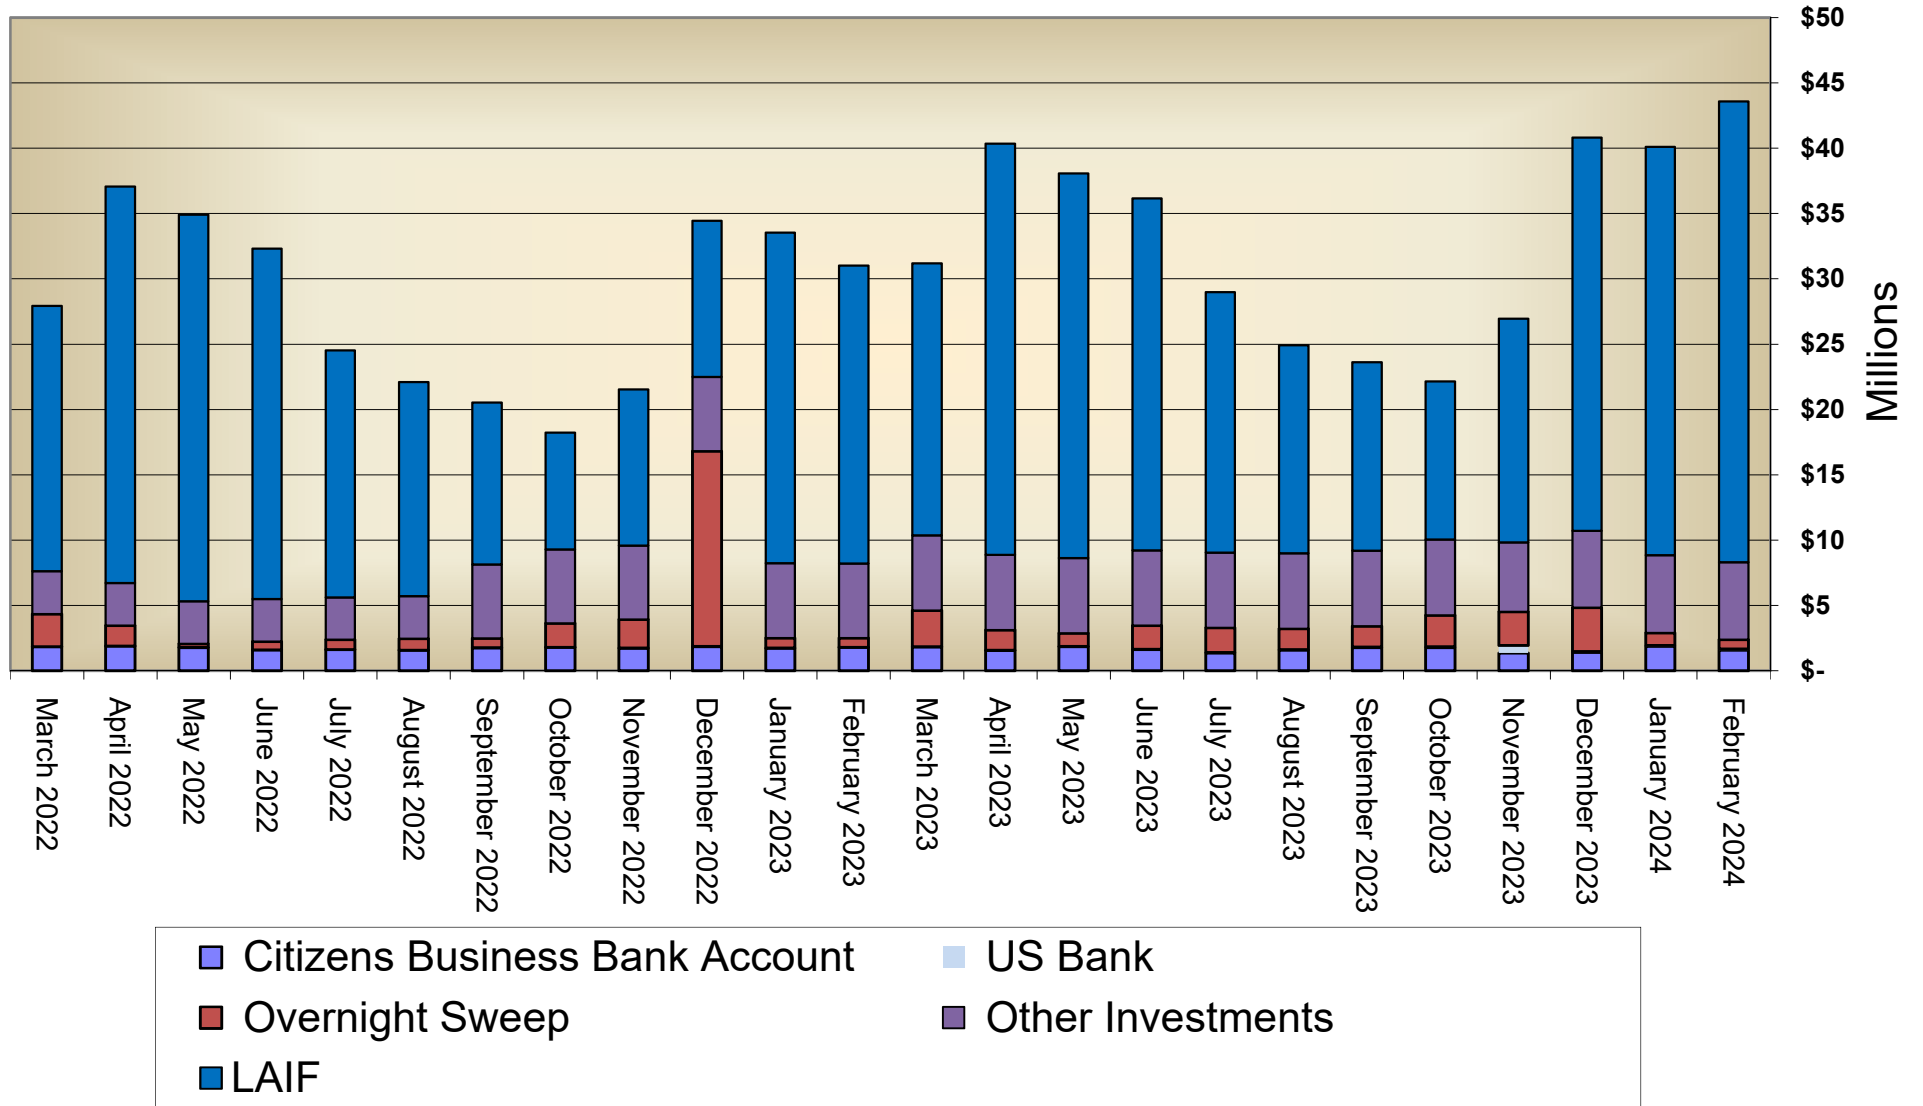

Chart 1: Cash & Unrestricted Investment Balances Two Year Perspective