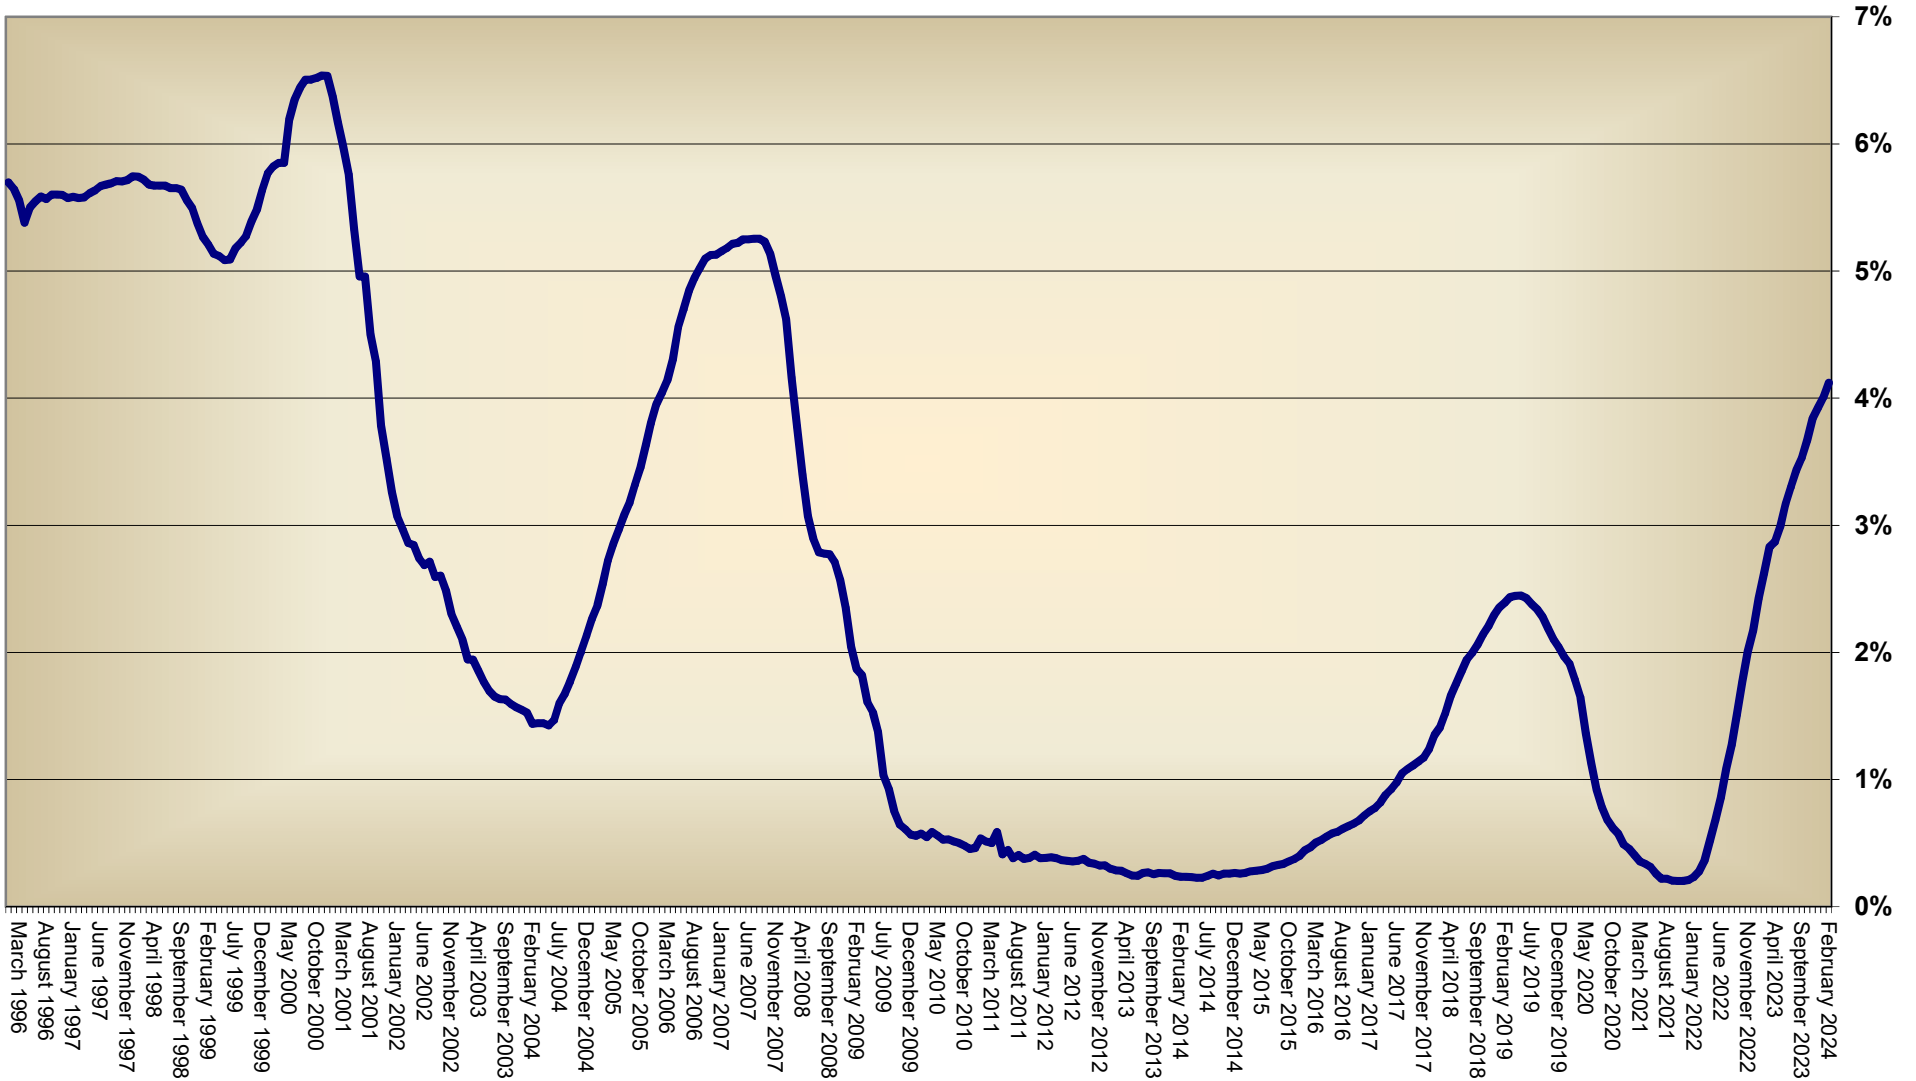

Chart 3: LAIF Historical Rate of Return January 1996 to date