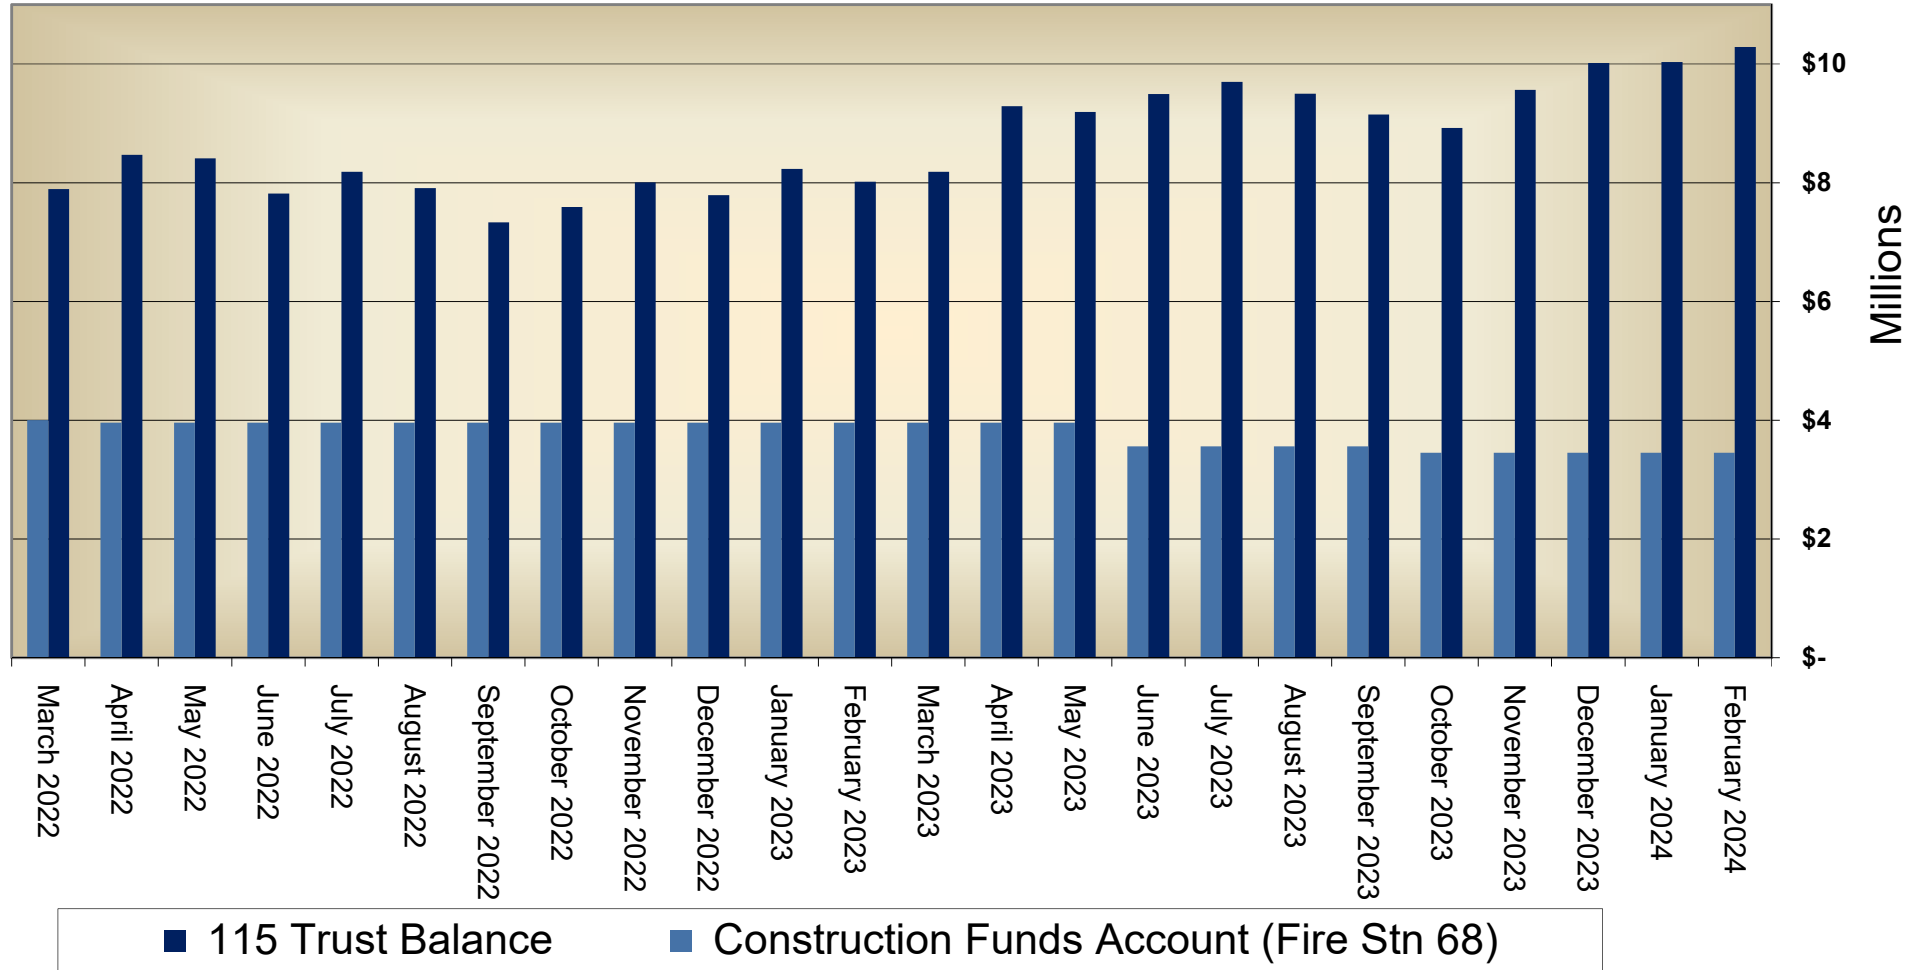

Chart 1A: Restricted Investment Balances Two Year Perspective

Chart 2: Total Cash & Unrestricted Investments January 1996 to date*

*Note: The District paid off pension side-fund obligations totaling approximately \$4.75 million in July, 2011 & deposited \$5 million into a IRS Section 115 Retirement Trust in April 2017. Funds in the 115 Trust are legally restricted to fund pension obligations.