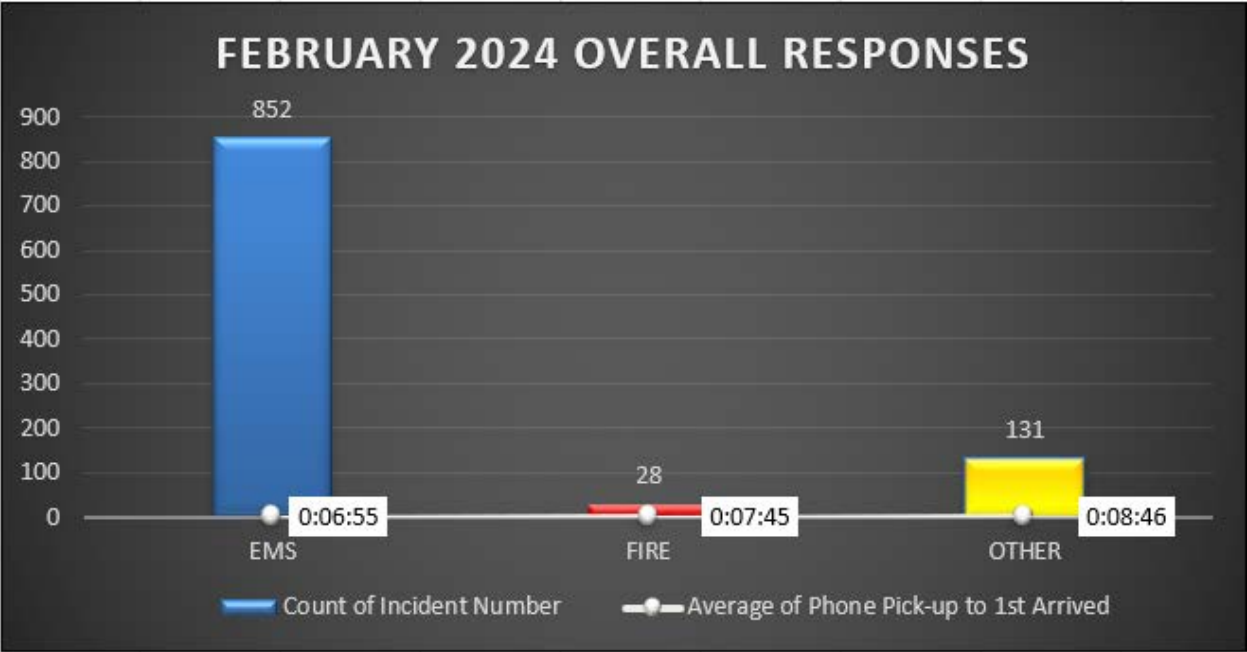

Response times are calculated as an average from the time the call taker picked up the phone to the time of first unit arrival.

Total number of incident responses for February 2024: 1011

EMS: 852
FIRE: 28
OTHER: 131