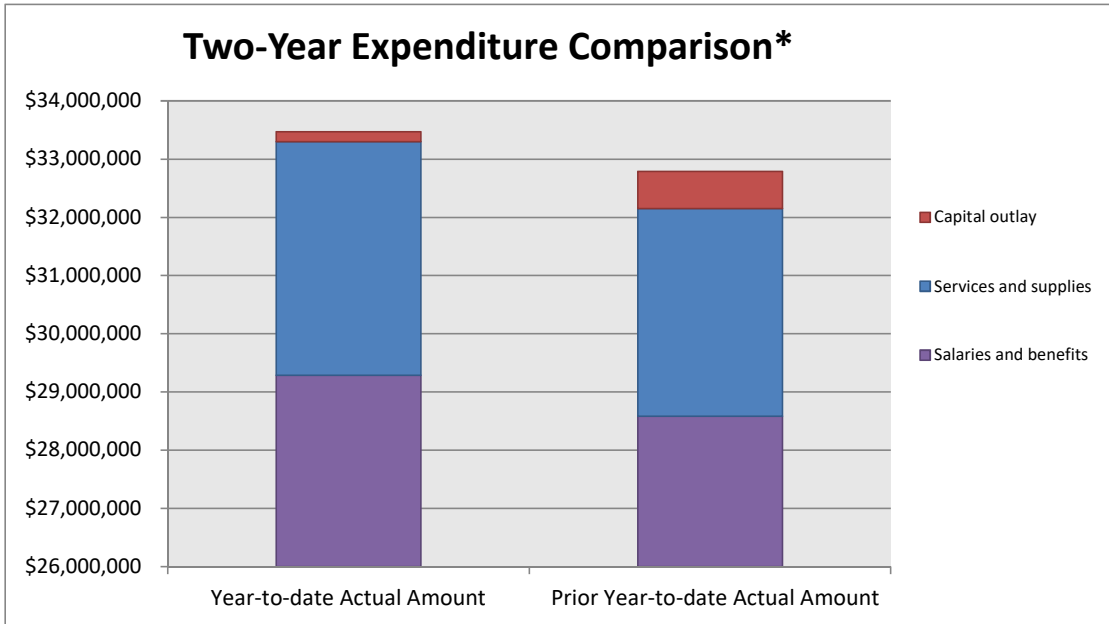

Chino Valley Fire District Monthly Financial Report - Graphs

As of February 29, 2024

*Excludes restricted 115 Trust activity