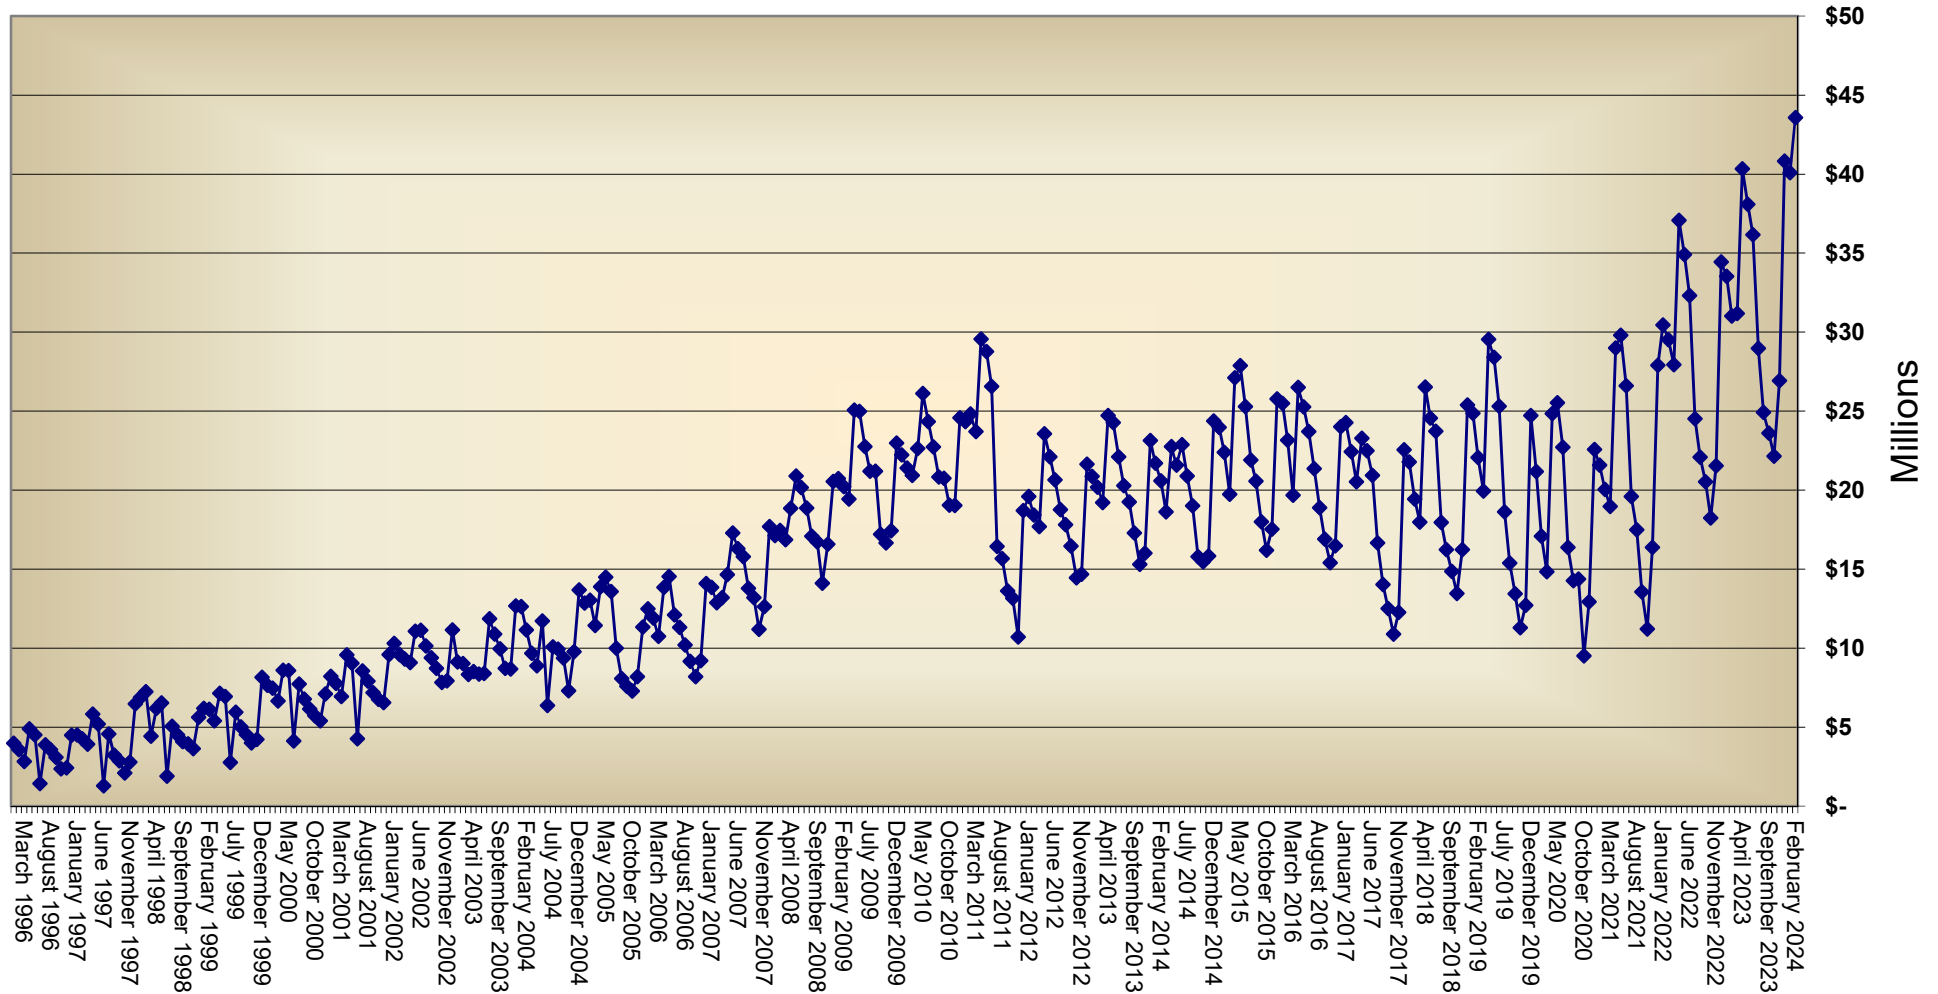

Chart 2: Total Cash & Unrestricted Investments January 1996 to date*

*Note: The District paid off pension side-fund obligations totaling approximately $4.75 million in July, 2011 & deposited $5 million into a IRS Section 115 Retirement Trust in April 2017. Funds in the 115 Trust are legally restricted to fund pension obligations.